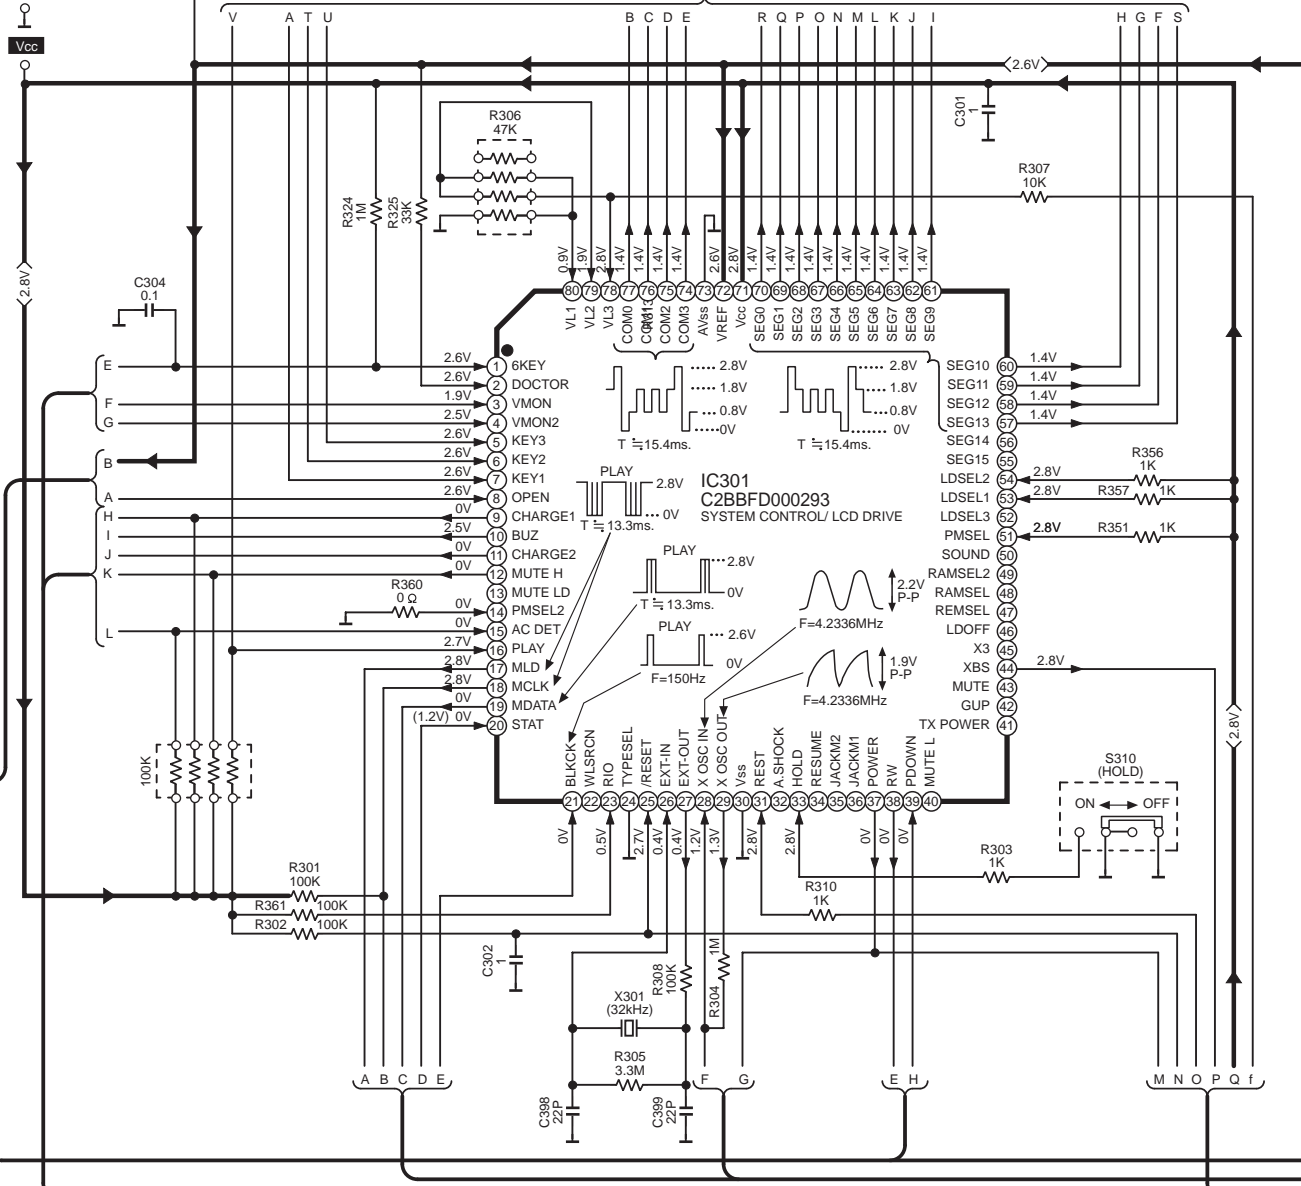

OPTICAL PICKUP

→ : POSITIVE VOLTAGE LINE    ⇨ : PLAYBACK SIGNAL LINE