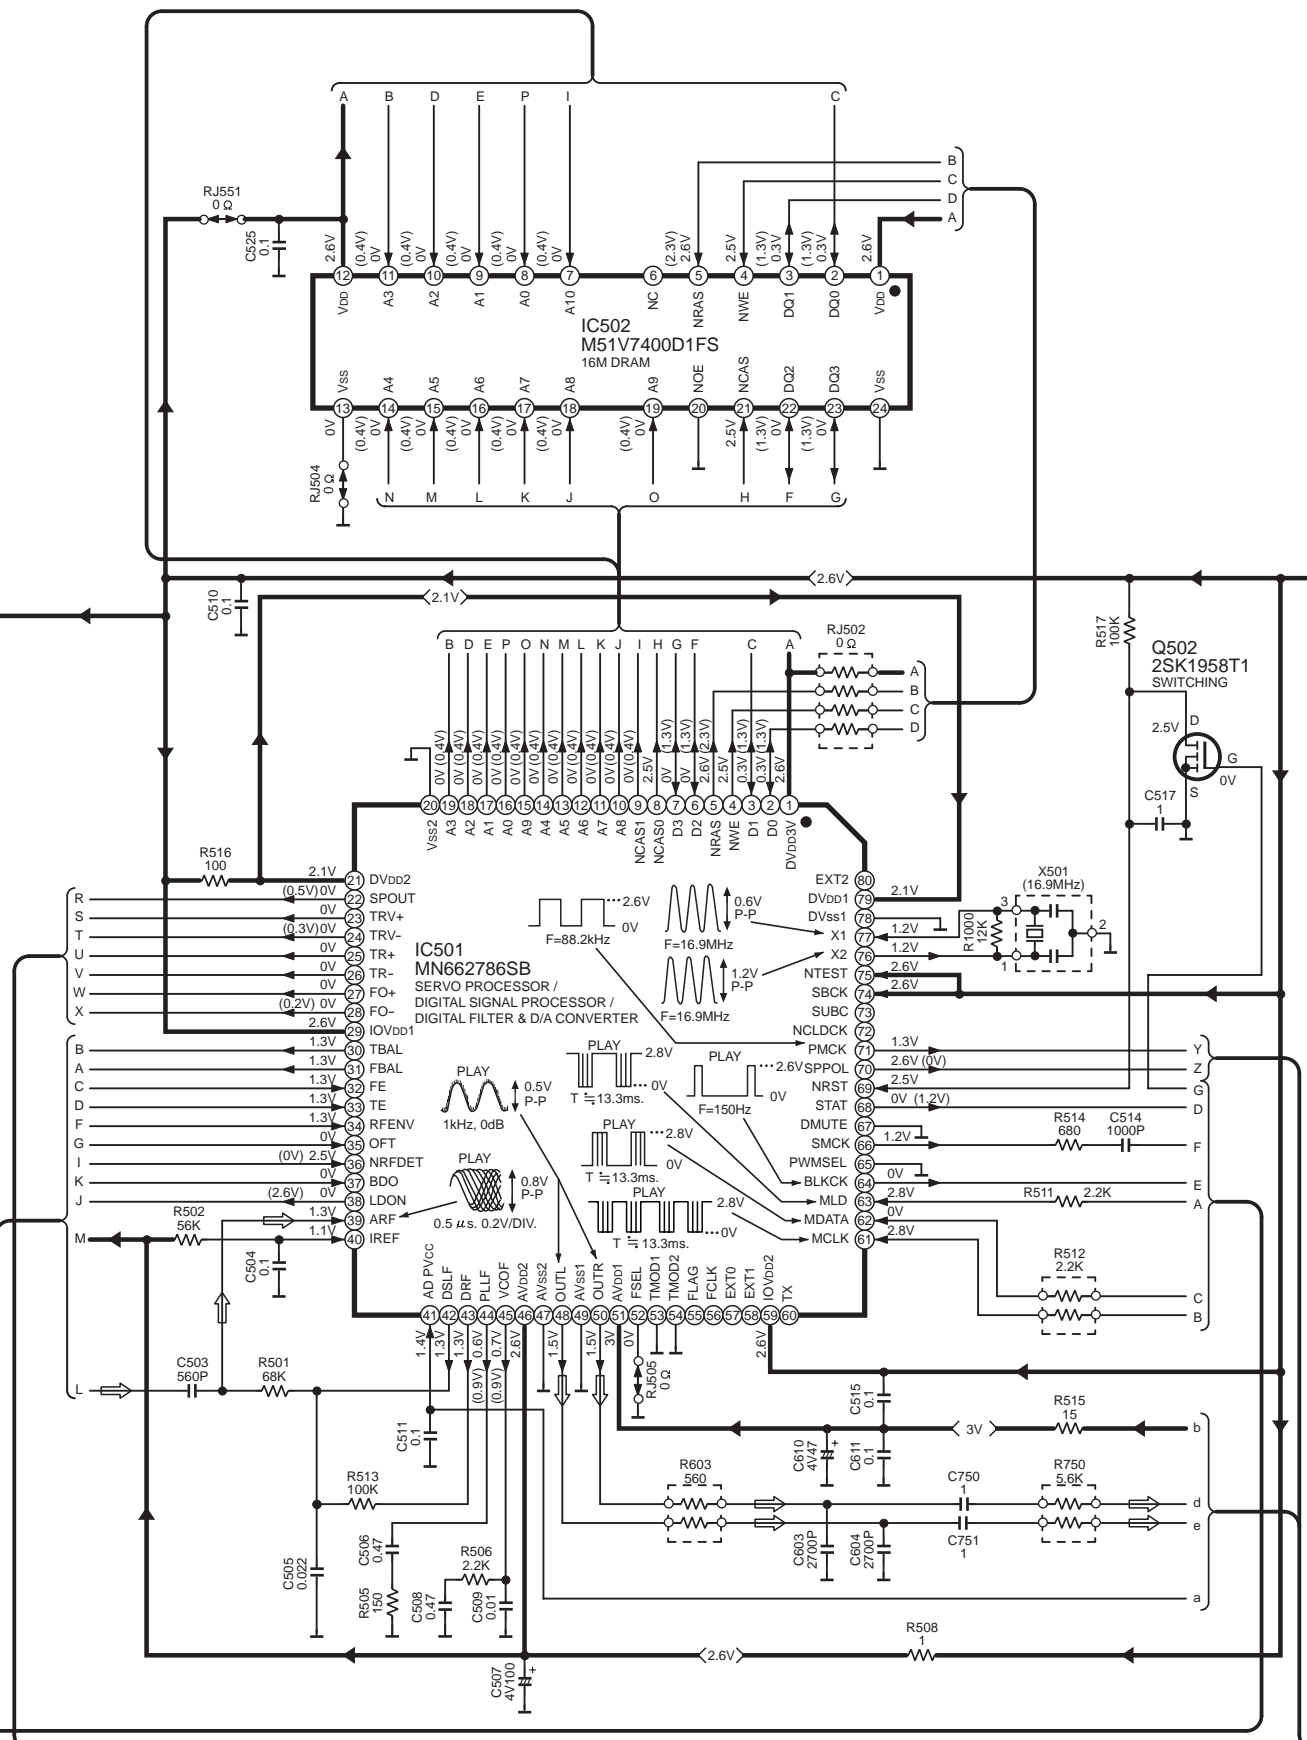

OPTICAL PICKUP

→ : POSITIVE VOLTAGE LINE    ⇨ : PLAYBACK SIGNAL LINE